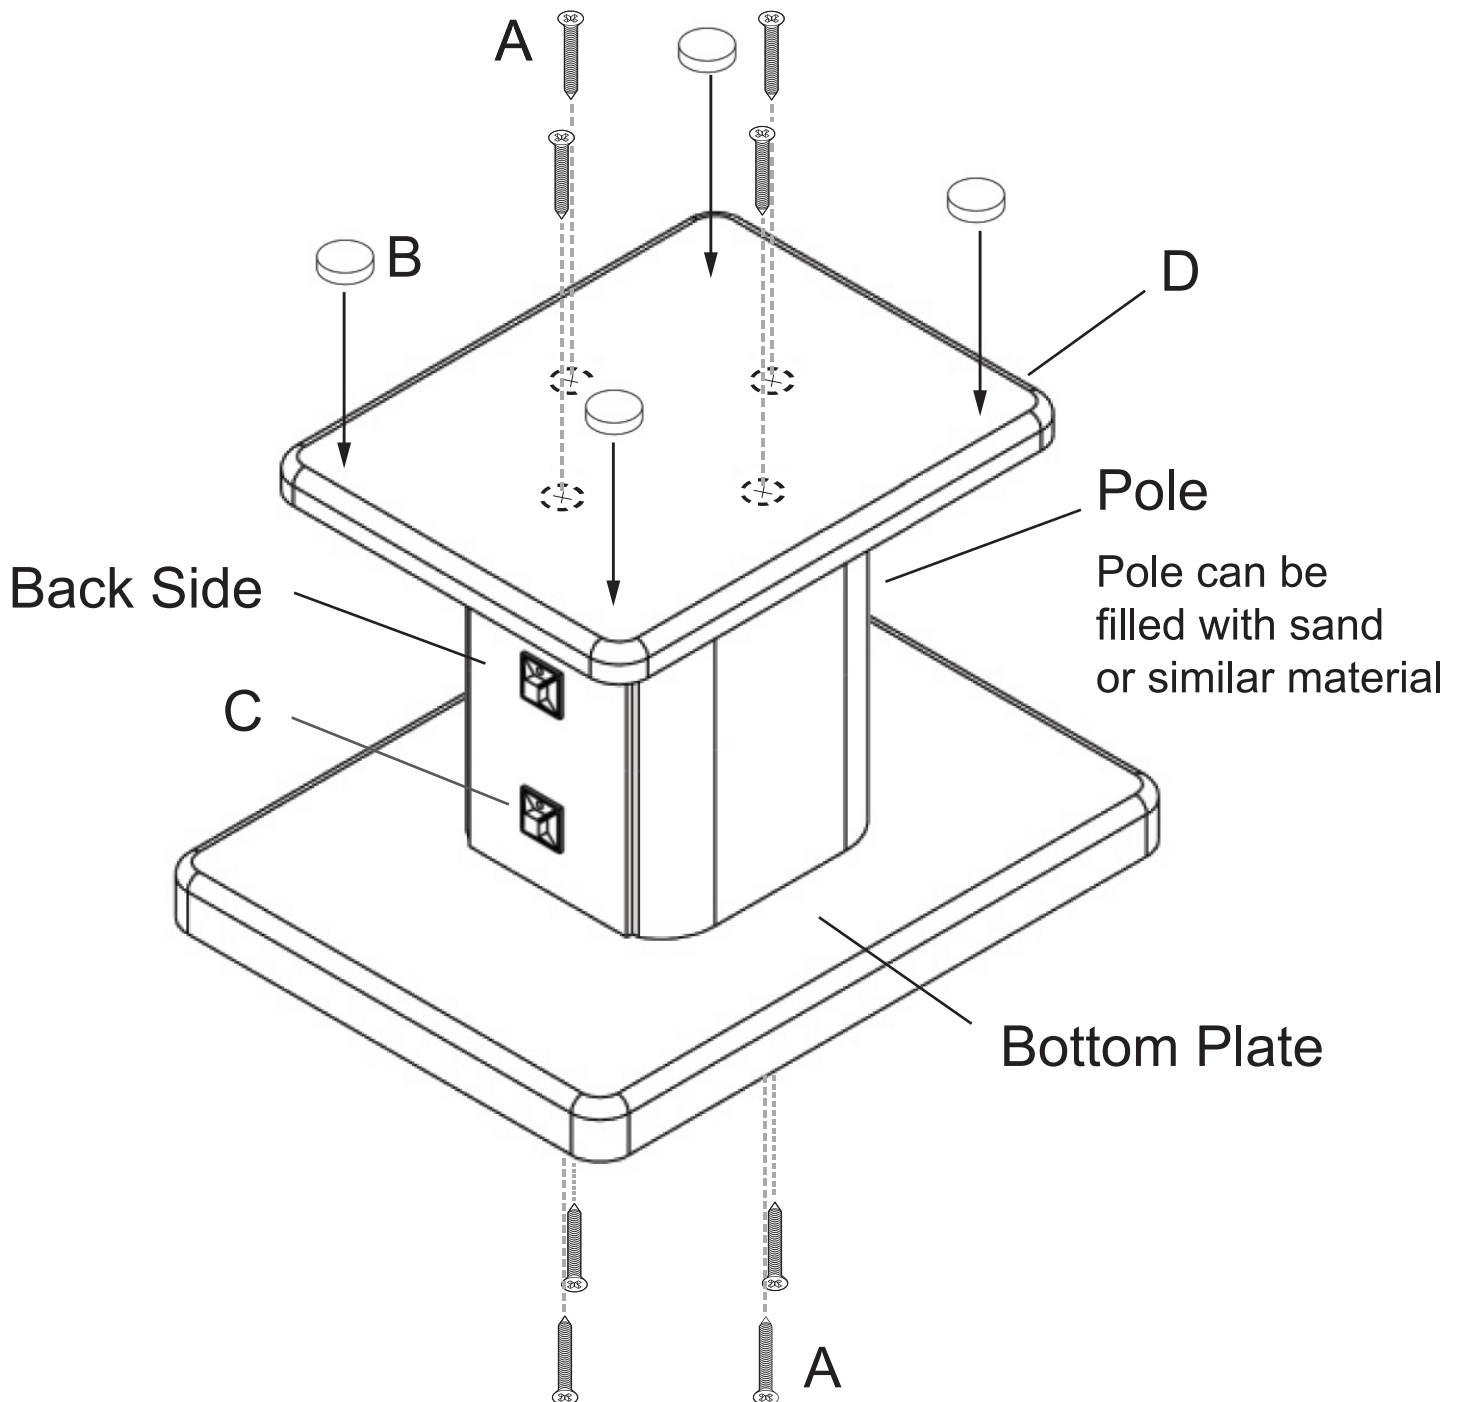

SPEAKER STAND PAIR WITH WOODEN BASE

Assembly Instructions Models: SSWB6

- | | | | |
|---|--|---|---|
|  |  |  |  |
| A | B | C | D |
| 16x Screw | 8x EVA pad | 4x Cable fixing set | 2x Small Top Plate |