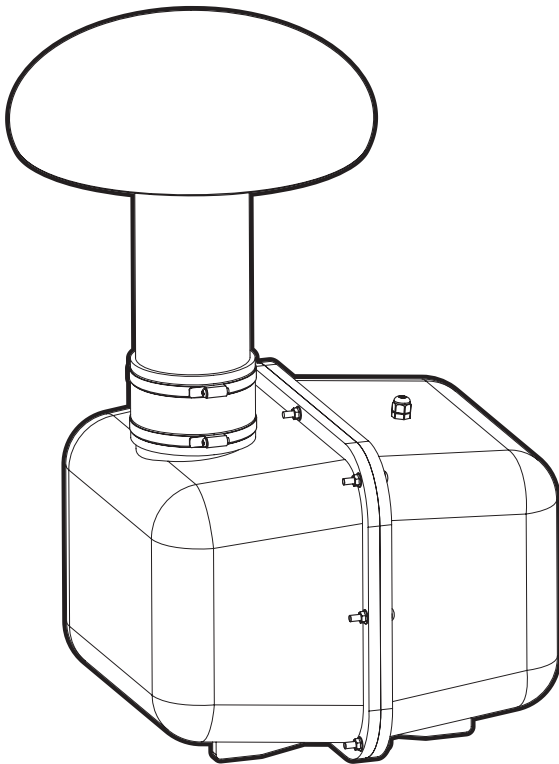

8" OUTDOOR BURIAL SUBWOOFER

Model: DB8 Specification Sheet

Driver	8" Polypropylene cone with rubber surround
Power	400 Watts max / 180 Watts RMS
Frequency response	20 - 20,000 Hz
Sensitivity(1m,1W)	83 dB
Impedance	8 Ohms
Speaker dimension	28" x 19.7" x 15.6" (HxWxD)
Weight	32.2 lbs.