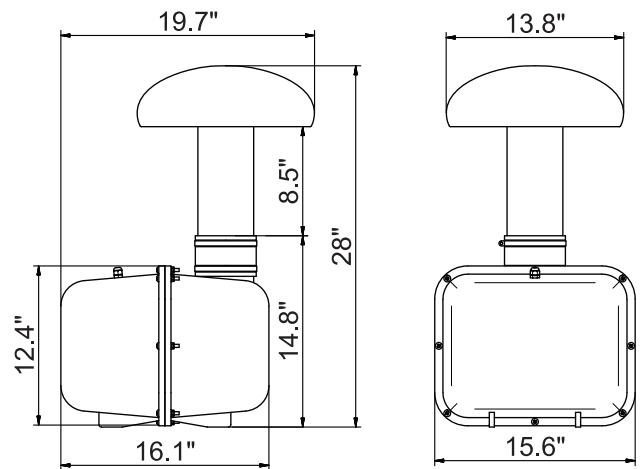

8" OUTDOOR BURIAL SUBWOOFER

Model: DB8 Specification Sheet

Driver	8" Polypropylene cone with rubber surround
Power	400 Watts max / 180 Watts RMS
Frequency response	20 - 20,000 Hz
Sensitivity(1m,1W)	83 dB
Impedance	8 Ohms
Speaker dimension	28" x 19.7" x 15.6" (HxWxD)
Weight	32.2 lbs.