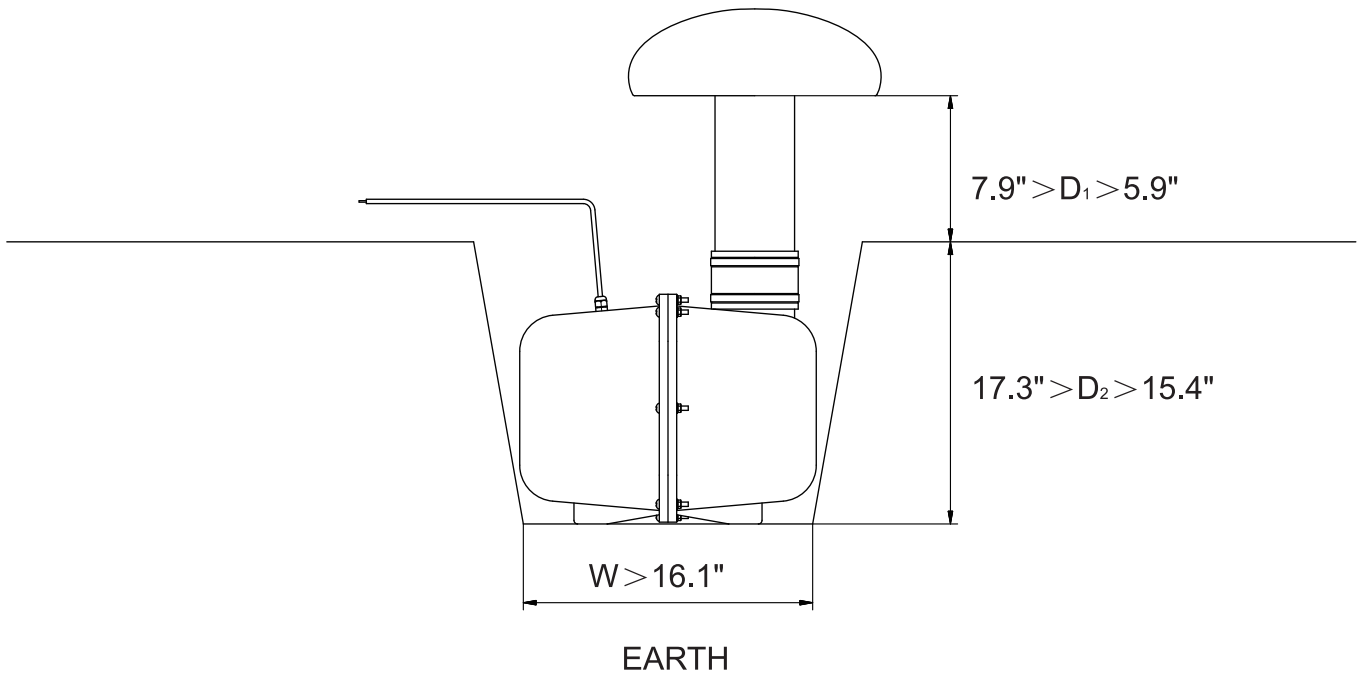

8" OUTDOOR BURIAL SUBWOOFER

Model: DB8 Specification Sheet

Driver	8" Polypropylene cone with rubber surround
Power	400 Watts max / 180 Watts RMS
Frequency response	20 - 20,000 Hz
Sensitivity(1m,1W)	83 dB
Impedance	8 Ohms
Speaker dimension	28" x 19.7" x 15.6" (HxWxD)
Weight	32.2 lbs.